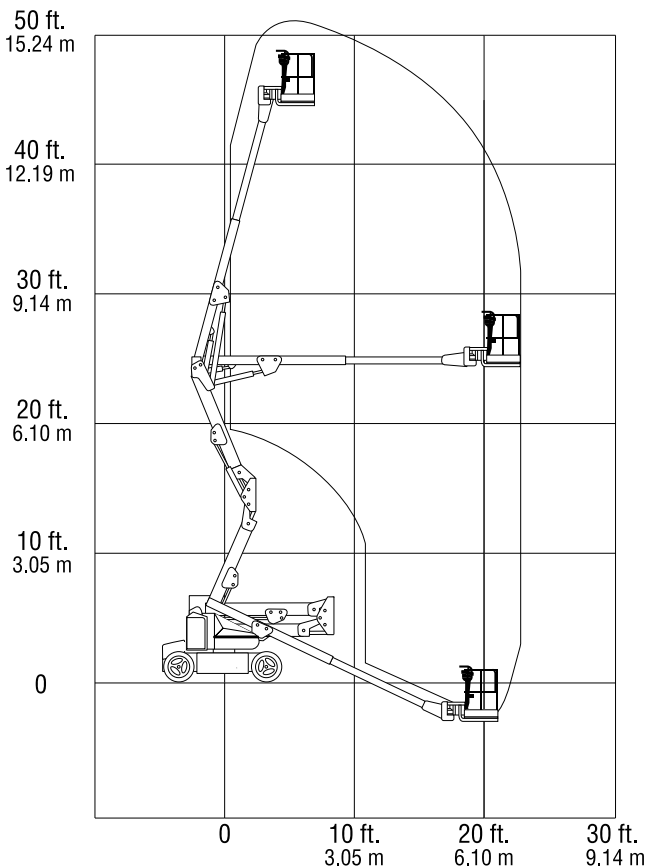

KNUCKLE BOOM 45ft ELECTRIC

- ✓ Indoor use or flat level ground
- ✓ Quiet operation
- ✓ Power to platform
- ✓ No fuel emissions

MEASUREMENTS

Working height max	15.72 m
Platform height max	13.72 m
Horizontal outreach max	7.24 m
A Platform length	0.76 m
B Platform width	1.52 m
C Width	1.75 m
D Length - stowed	6.45 m
E Height - stowed	2.01 m
Wheelbase	2.01 m
Ground clearance - center	0.20 m

PRODUCTIVITY

Lift capacity	230 kg
Platform rotation angle	180°
Slewing angle	360° Non continuous
Jib articulation range	141° (86° raise / 55° lower)
Gradeability	30% (16.7°)
Speed	7.2 km/h
Turning radius - inside / outside	0.61 m / 3.15 m
Power cord to platform	Yes
Tyres	Non-marking
Charge / Fuel	Charge with standard AC power point
Drive	2WD
MACHINE WEIGHT	6,670kg