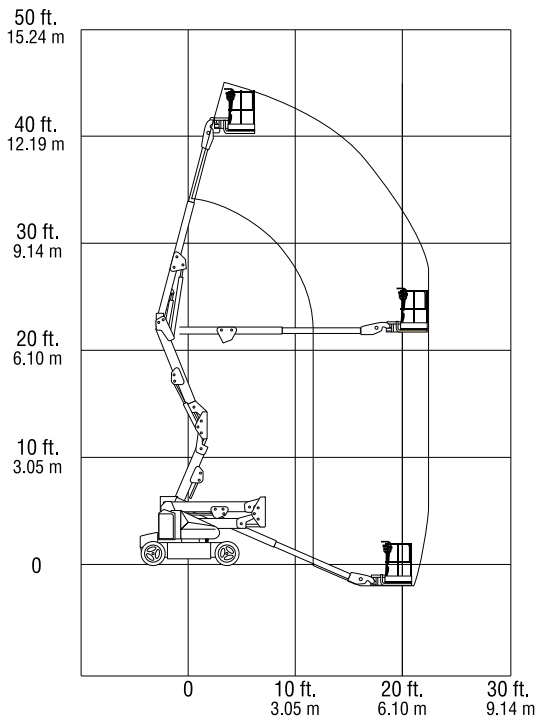

KNUCKLE BOOM 40ft ELECTRIC

- ✓ Indoor use or flat level ground
- ✓ No fuel emissions
- ✓ Quiet operation

MEASUREMENTS

Working height max	14.19 m
Platform height max	12.19 m
Horizontal outreach max	6.83 m
A Platform length	0.76 m
B Platform width	1.22m
C Width	1.5 m
D Length - stowed	6.71 m
E Height - stowed	1.97 m
Wheelbase	2.01 m
Ground clearance - center	13 cm

PRODUCTIVITY

Lift capacity	227 kg
Platform rotation angle	180°
Slewing angle	360° Non continuous
Jib articulation range	141° (86° raise / 55° lower)
Gradeability	30% (16.7°)
Speed	7.2 km/h
Turning radius - inside / outside	0.86 m / 3.15 m
Power cord to platform	Yes
Tyres (Non-Marking)	Front: 22 x 6 x 17.5 Rear: 25 x 7 x 12
Charge / Fuel	Charge with standard AC power point
Drive	2WD
MACHINE WEIGHT	6,759 kg