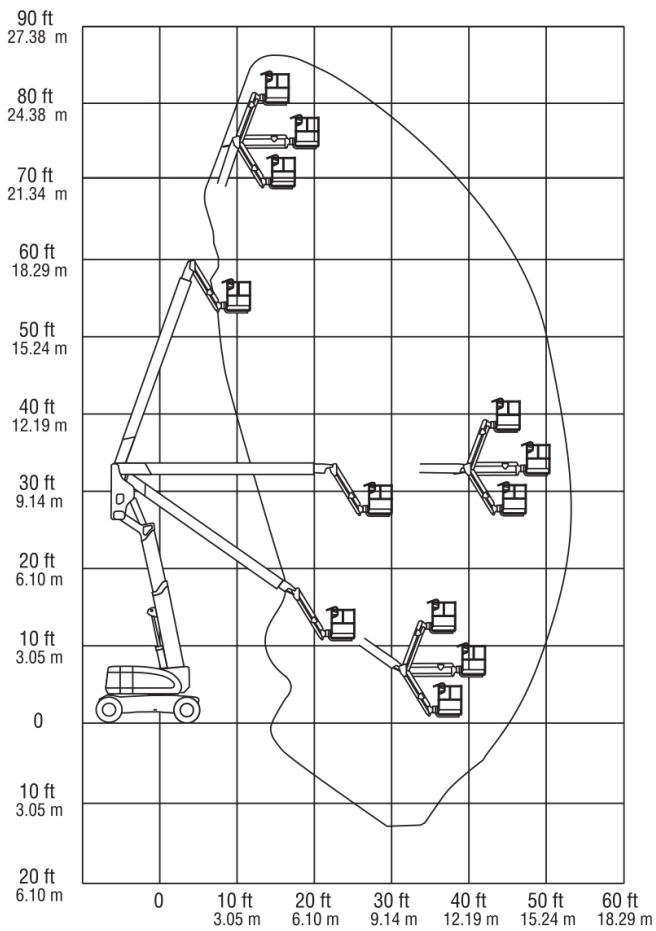

KNUCKLE BOOM

80ft Diesel

- ✓ Outdoor use
- ✓ Diesel rough terrain

MEASUREMENTS

Working height max	26.38 m
Platform height max	24.38 m
Horizontal outreach max	15.80 m
A Platform length	0.91 m
B Platform width	2.44 m
C Width	2.48 m
D Length - stowed	11.13 m
E Height - stowed	3 m
Wheelbase	3.05 m
Ground clearance - center	0.28 m

PRODUCTIVITY

Lift capacity	230 kg
Platform rotation angle	180°
Slewing angle	360° Continuous
Jib articulation range	130° (70° raise / 60° lower)
Gradeability	45% (24.23°)
Speed	4.8 km/h
Power cord to platform	Yes
On board generator with power to platform	Yes
Tyres	Rough terrain, non marking
Charge / Fuel	Diesel (147.6 L)
Drive	4WD
MACHINE WEIGHT	15,560 kg