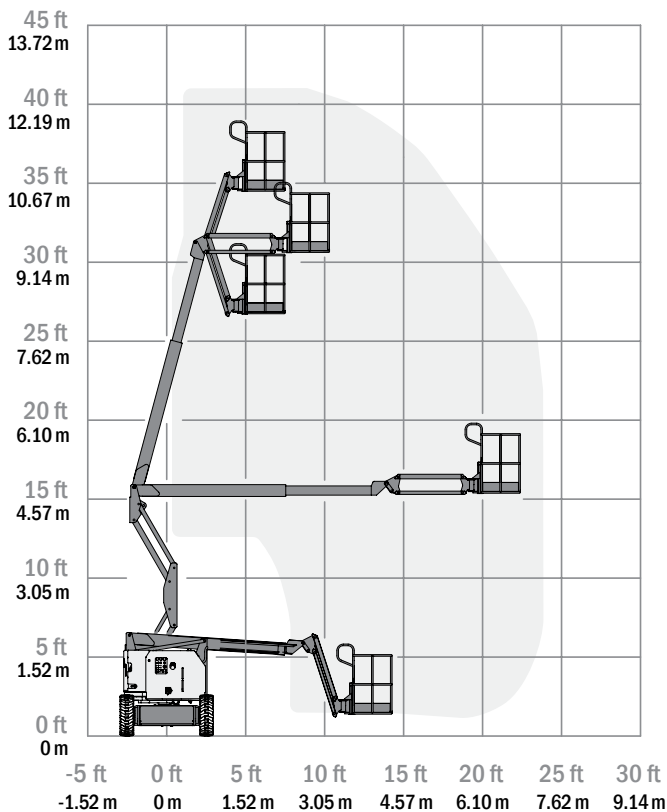

KNUCKLE BOOM 34ft Diesel

- ✓ Outdoor use
- ✓ Diesel rough terrain

MEASUREMENTS

Working height max	12.33 - 12.62 m
Platform height max	10.33 - 10.62 m
Horizontal outreach max	6.07 - 6.78 m
A Platform length	0.76 m
B Platform width	1.42 m
C Width	1.85 - 1.93 m
D Length - stowed	5.52 - 5.66 m
E Height - stowed	2.0 - 2.06 m
Wheelbase	1.88 m
Ground clearance - center	0.17 m

PRODUCTIVITY

Lift capacity	227 kg
Platform rotation angle	130°
Slewing angle	355°
Jib articulation range	139°
Gradeability	45% (24.23°)
Speed	4.8 km/h (Lowered), 1.1 km/h (Elevated)
Power cord to platform	Yes (on some models)
On board generator with power to platform	na
Tyres	Rough terrain, non marking (on most models)
Charge / Fuel	Diesel (34.1 - 45 L)
Drive	4WD
MACHINE WEIGHT	4,400 - 4,854 kg